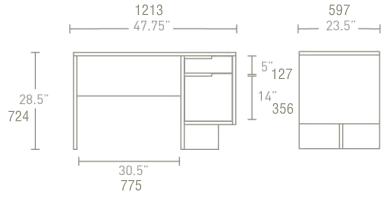

## MODU-LICIOUS POWER DESKETTE

Drawers and doors are your canvas with the award-winning Modu-licious series. Hardwood veneers are available in maple, graphite on oak, and walnut. Powder-coated drawer fronts are available in white, grey blue, FLW red, ivory, slate, off-white, and robin's egg blue. Drawers have ball bearing slides. Desks can accommodate both letter and legal sized hanging files.